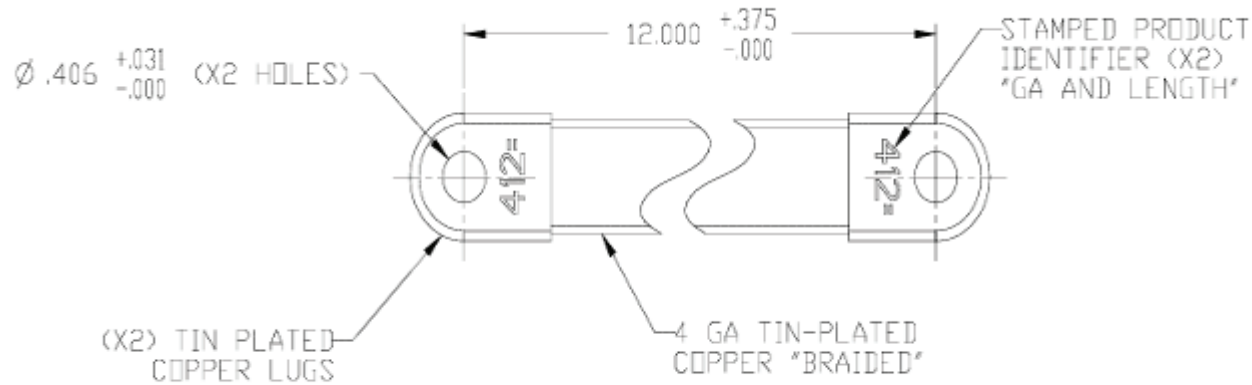

PART NUMBER	LENGTH	MATERIAL
208100	8"	FLAT TINNED BRAIDED COPPER
212100	12"	FLAT TINNED BRAIDED COPPER
219100	19"	FLAT TINNED BRAIDED COPPER
224100	24"	FLAT TINNED BRAIDED COPPER

208100, 219100 and 224100

212100

	<p>BRAIDED GROUND STRAP, LUG TO LUG, 4 GA</p>
<p>DIAGRAM NOT TO SCALE</p>	