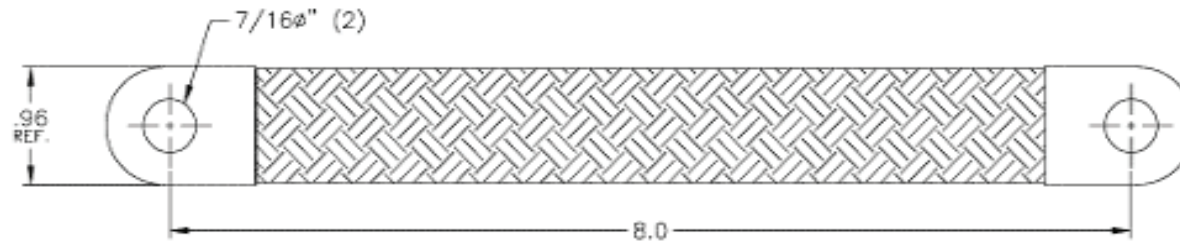

PART NUMBER	LENGTH	MATERIAL
208100	8"	FLAT TINNED BRAIDED COPPER
212100	12"	FLAT TINNED BRAIDED COPPER
219100	19"	FLAT TINNED BRAIDED COPPER
224100	24"	FLAT TINNED BRAIDED COPPER

208100, 219100 and 224100

212100

	<p>BRAIDED GROUND STRAP, LUG TO LUG, 4 GA</p>
<p>DIAGRAM NOT TO SCALE</p>	